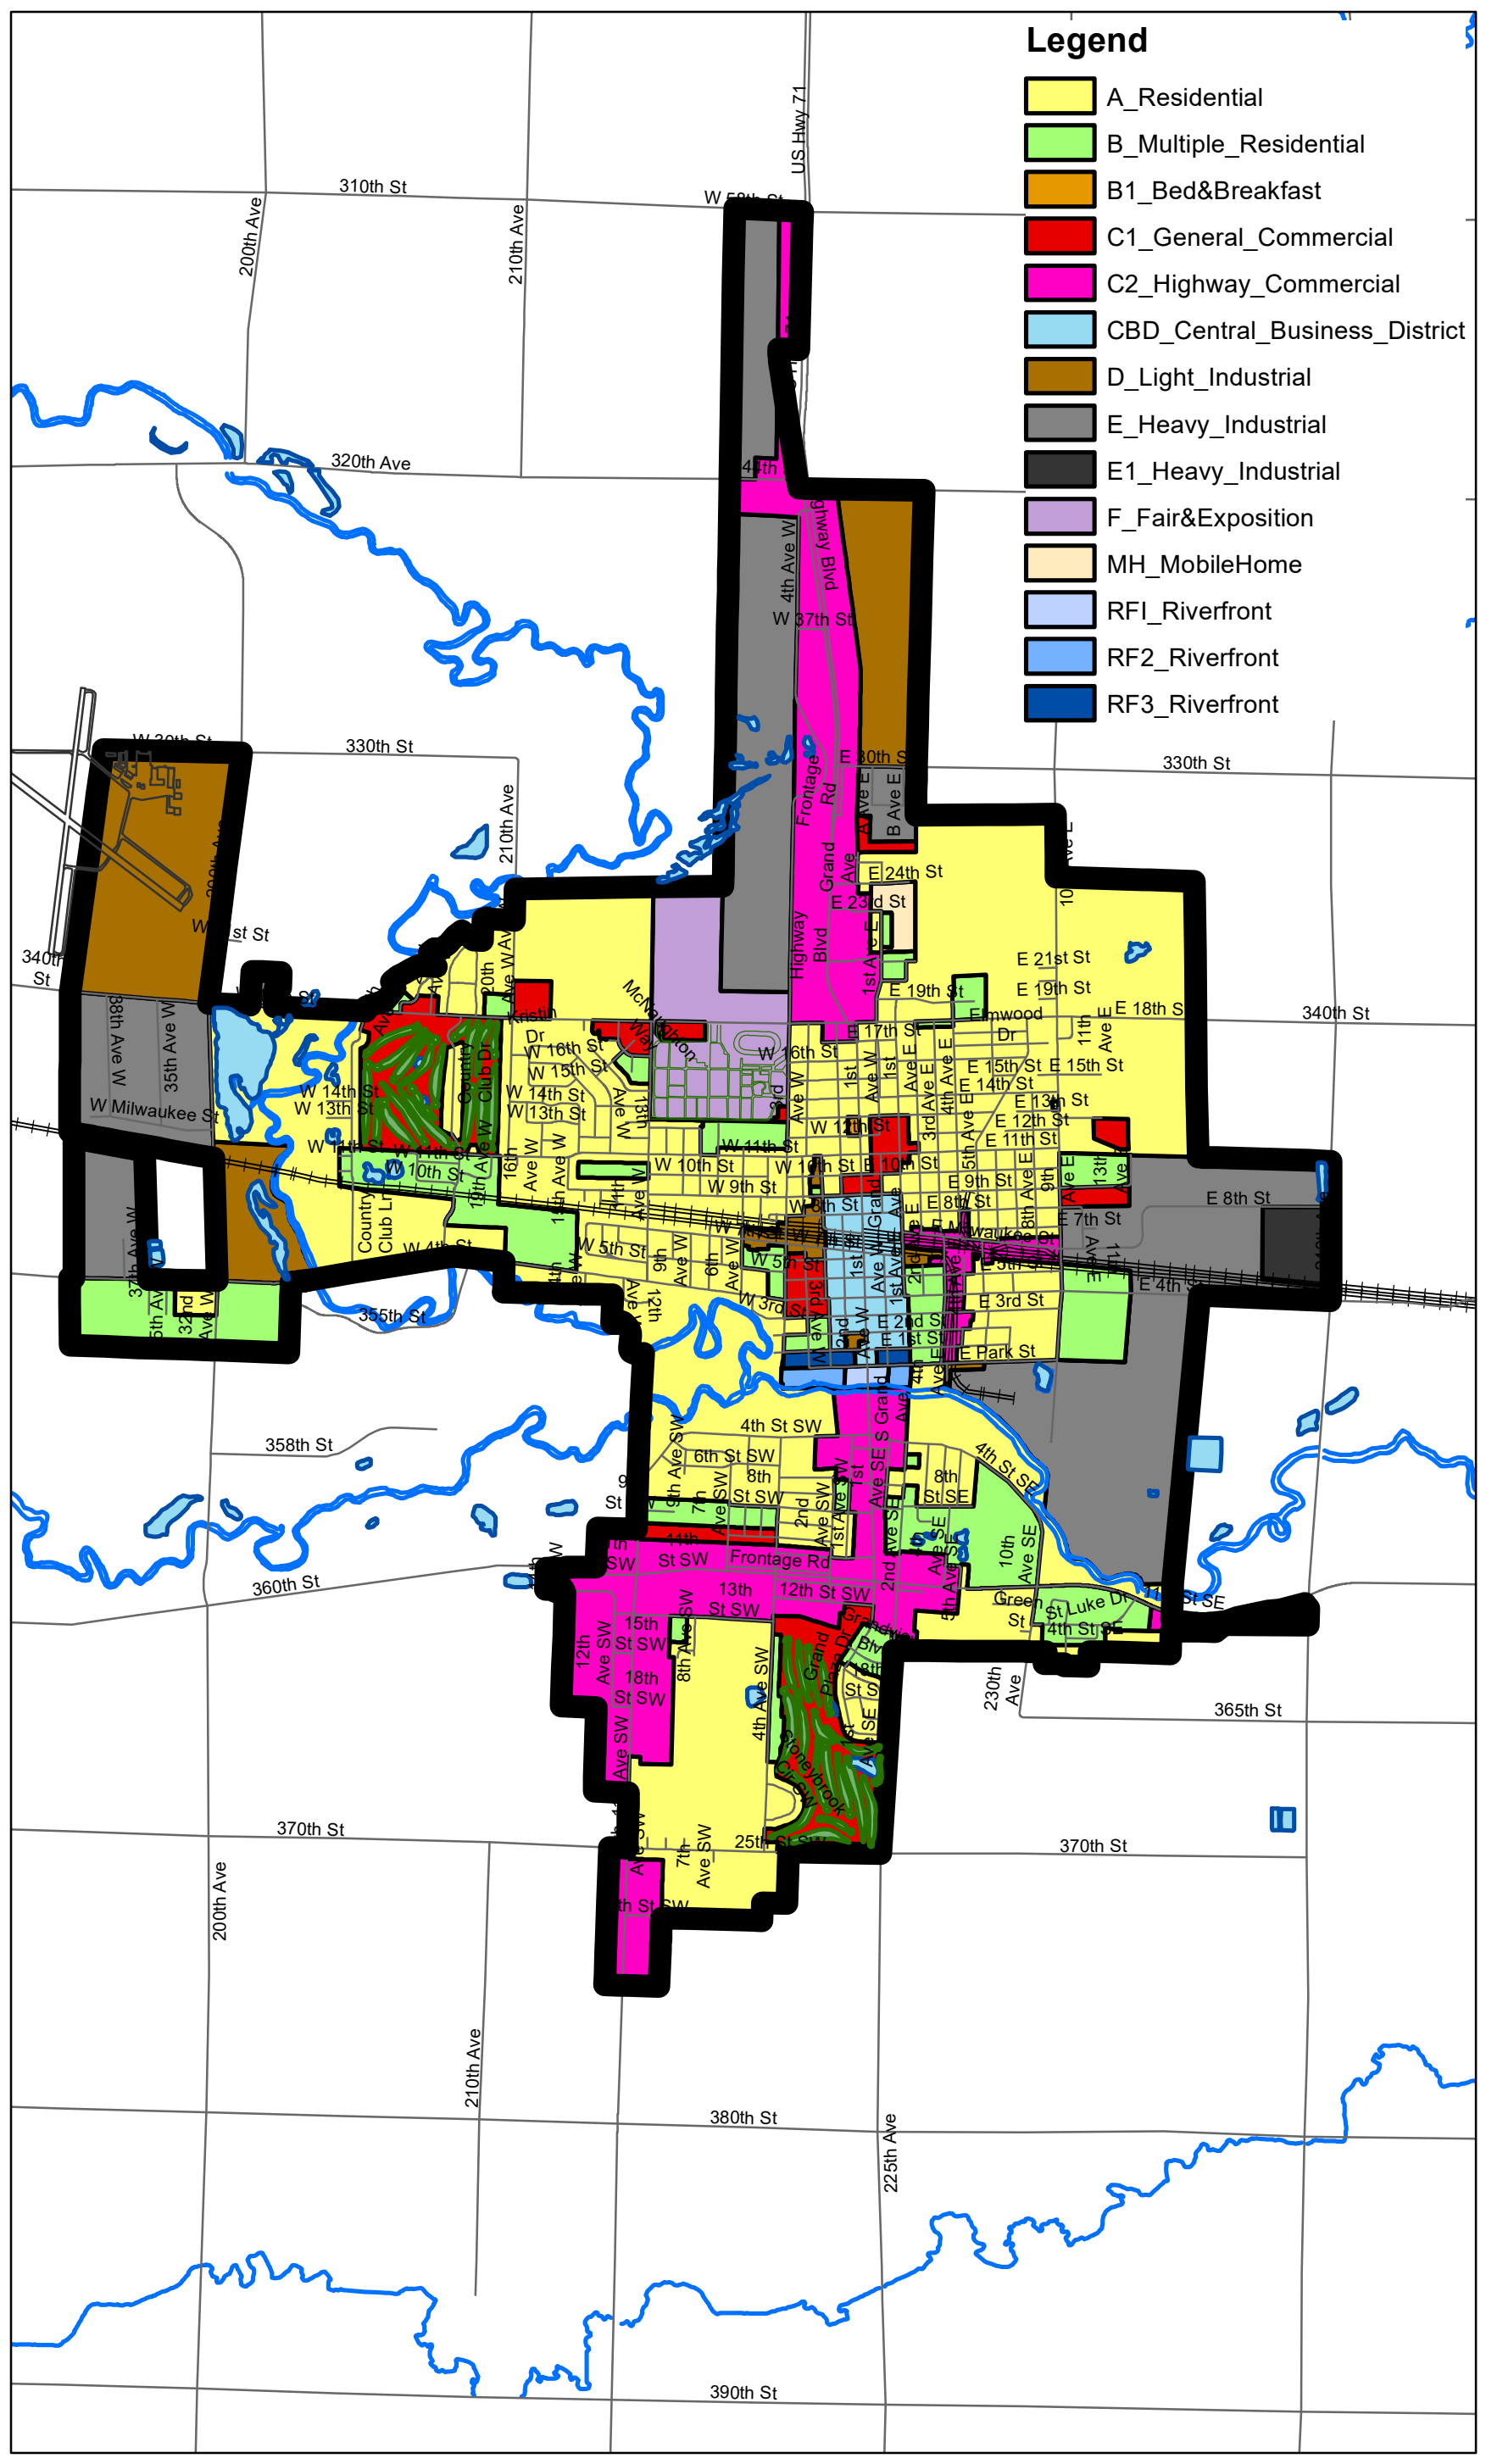

Spencer Zoning Map 11/5/21

- ### Legend
- A_Residential
 - B_Multiple_Residential
 - B1_Bed&Breakfast
 - C1_General_Commercial
 - C2_Highway_Commercial
 - CBD_Central_Business_District
 - D_Light_Industrial
 - E_Heavy_Industrial
 - E1_Heavy_Industrial
 - F_Fair&Exposition
 - MH_MobileHome
 - RFI_Riverfront
 - RF2_Riverfront
 - RF3_Riverfront