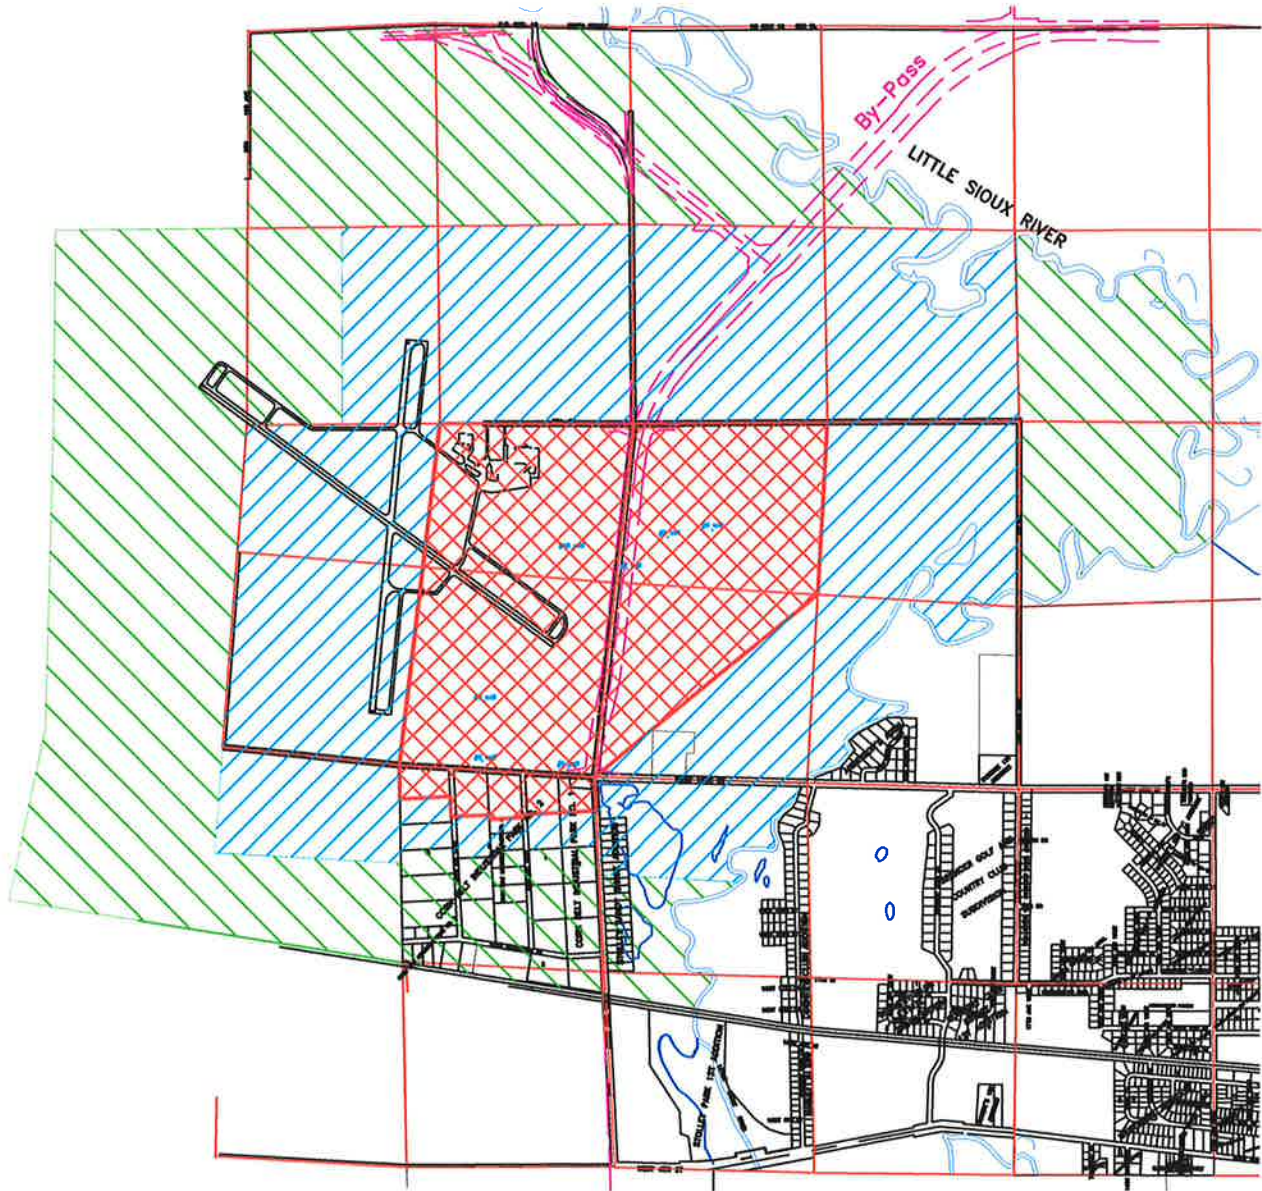

City of Spencer
WELLHEAD PROTECTION ZONE

LEGEND

- Zone**
- WELLS
 - A  1 YR ZONE
 - B  5 YR ZONE
 - C  10 YR ZONE