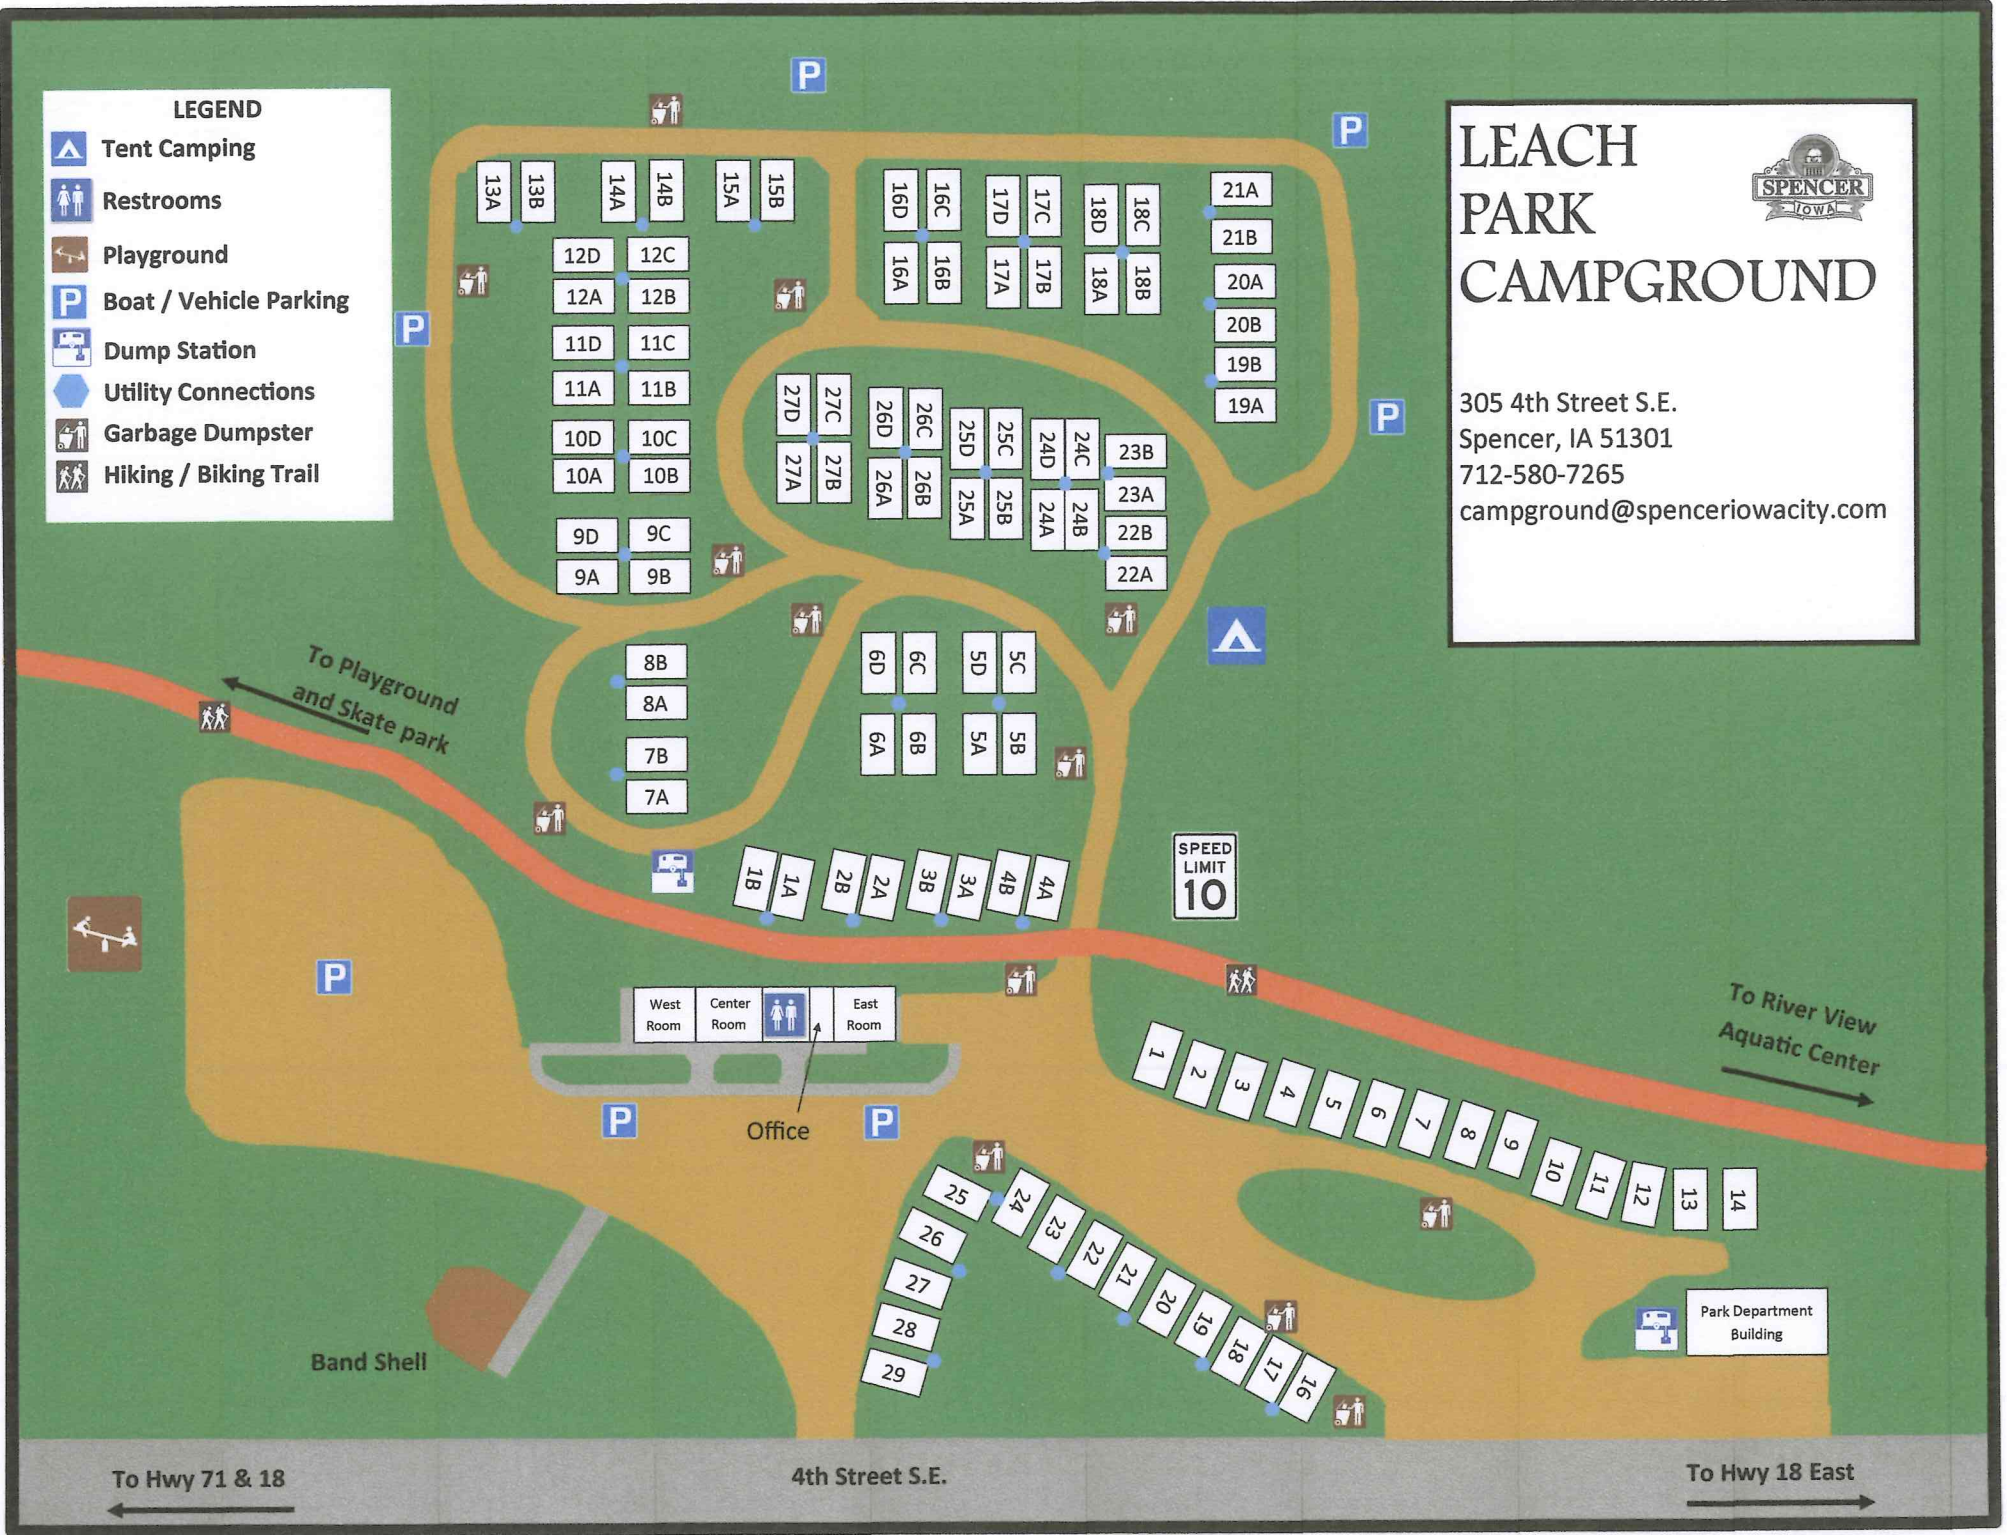

**LEGEND**

-  Tent Camping
-  Restrooms
-  Playground
-  Boat / Vehicle Parking
-  Dump Station
-  Utility Connections
-  Garbage Dumpster
-  Hiking / Biking Trail

# LEACH PARK CAMPGROUND

305 4th Street S.E.  
Spencer, IA 51301  
712-580-7265  
campground@spenceriowacity.com

To Hwy 71 & 18

4th Street S.E.

To Hwy 18 East